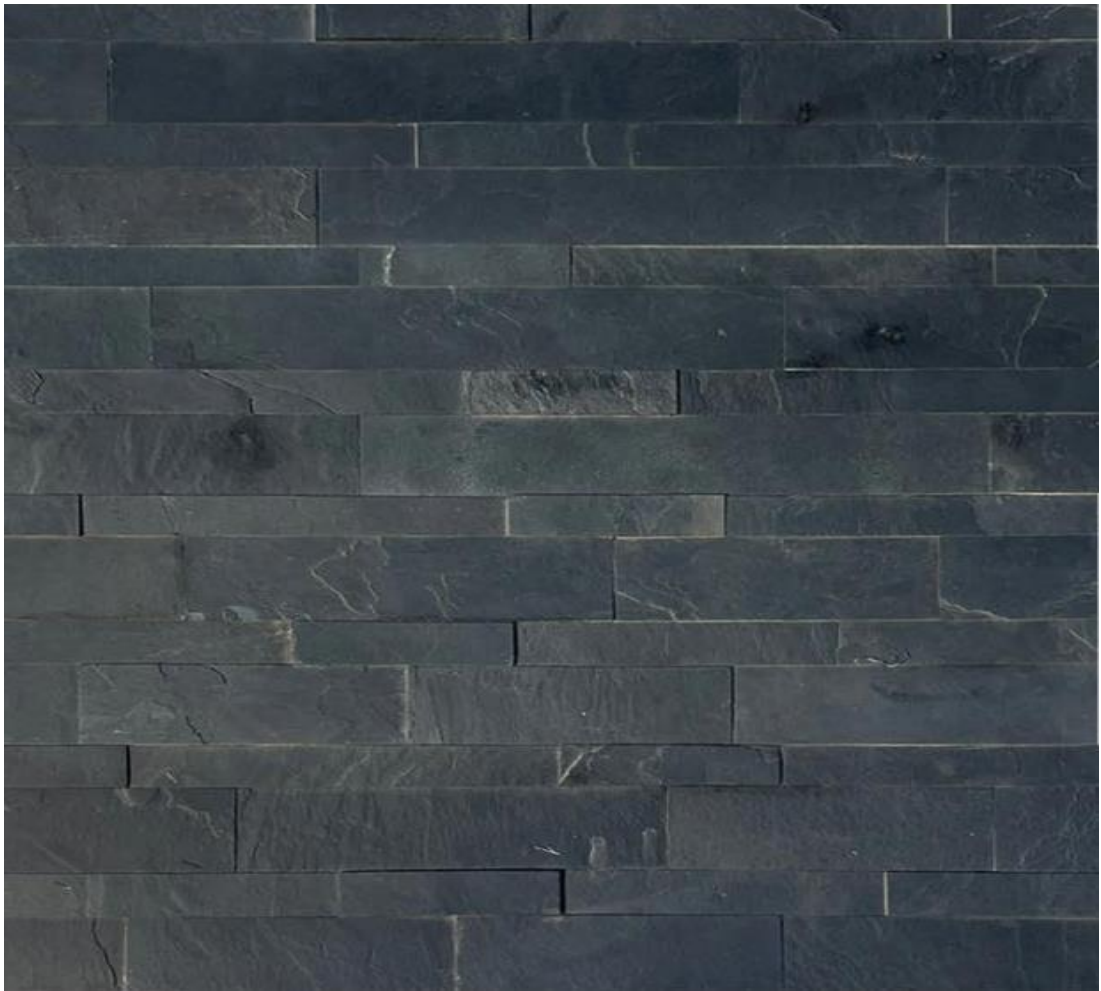

3D PEEL & STICK SELF ADHESIVE WALLING

SIZE: 15X60 CM

SLATE

TAN AUTUMN

SLATE

COLOUR MULTI

SLATE

GOLD CALIFORNIA

SLATE

BLACK DESERT

SLATE

RUSTIC AUTUMN

SLATE

LINE BLACK OCEAN

**3D PEEL & STICK
SELF ADHESIVE WALLING**

QUARTZITE

SANDSTONE

SWIRL BUFF

**3D PEEL & STICK
SELF ADHESIVE WALLING**

LUXURY

LUXURY

SILVER METAL

LUXURY

BLUE METAL