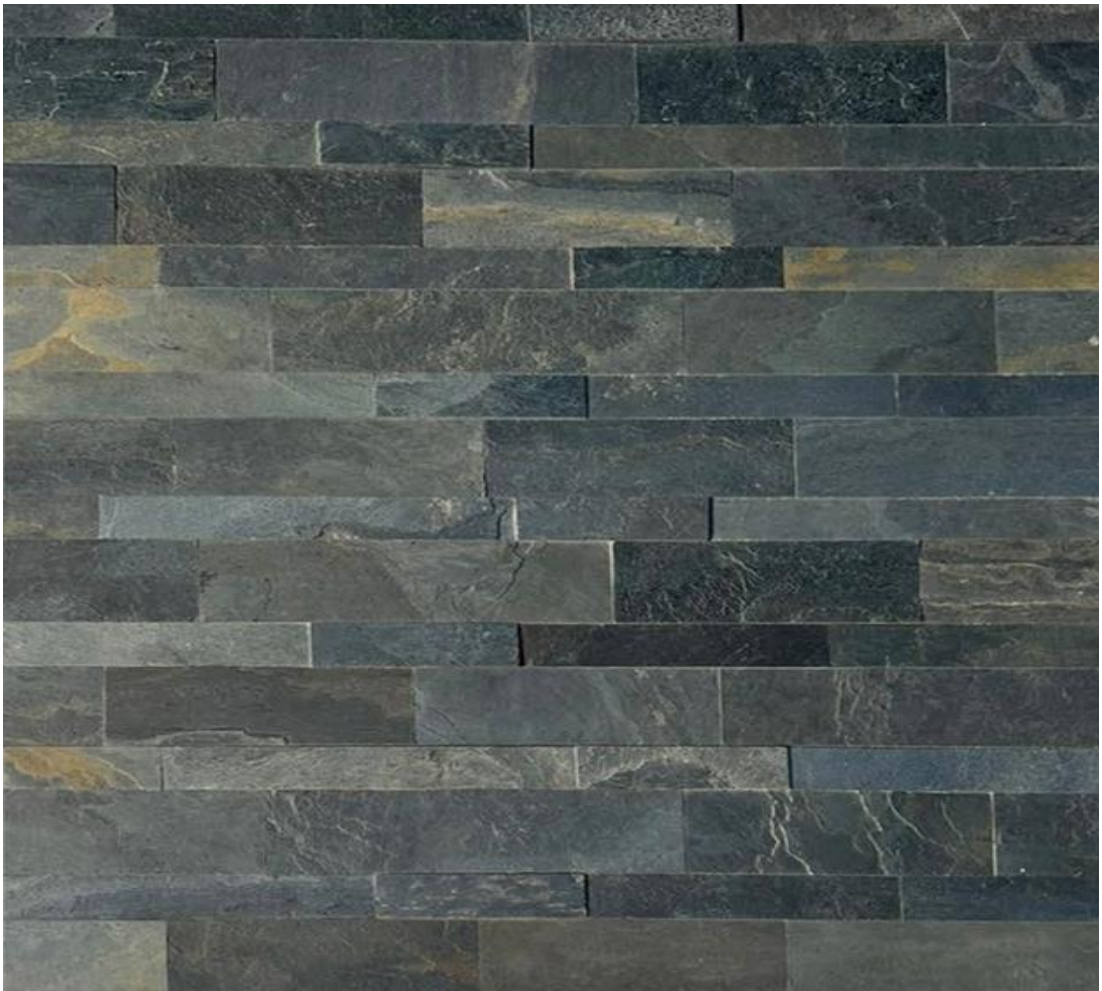

3D PEEL & STICK SELF ADHESIVE WALLING

SIZE: 15X60 CM

SLATE

TAN AUTUMN

SLATE

COLOUR MULTI

SLATE

GOLD CALIFORNIA

SLATE

BLACK DESERT

SLATE

RUSTIC AUTUMN

SLATE

LINE BLACK OCEAN

**3D PEEL & STICK
SELF ADHESIVE WALLING**

QUARTZITE