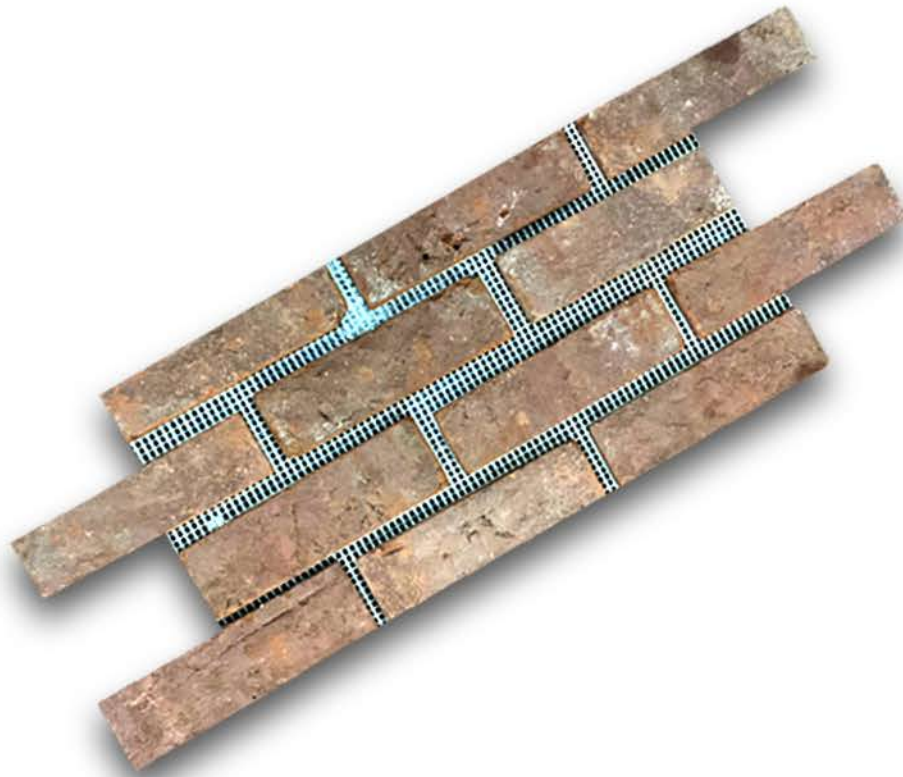

Brick slip sizes

215x65x18 MM

180x50x15 MM

BRICK SLIPS ON MESH

Design Code: PC 1

BRICK SLIPS ON MESH

Design Code: PC-1

MESH SIZE with brick slip of size
180x50x15 MM = 22.5 x 53 cm sheet size
MESH SIZE with brick slip of size
215x65x18 MM = 28.5x77 cm sheet size

Brick slip sizes
215x65x18 MM
180x50x15 MM

BRICK SLIPS ON MESH

MESH SIZE with brick slip of size
180x50x15 MM = 22.5 x 53 cm sheet size

MESH SIZE with brick slip of size
215x65x18 MM = 28.5x77 cm sheet size