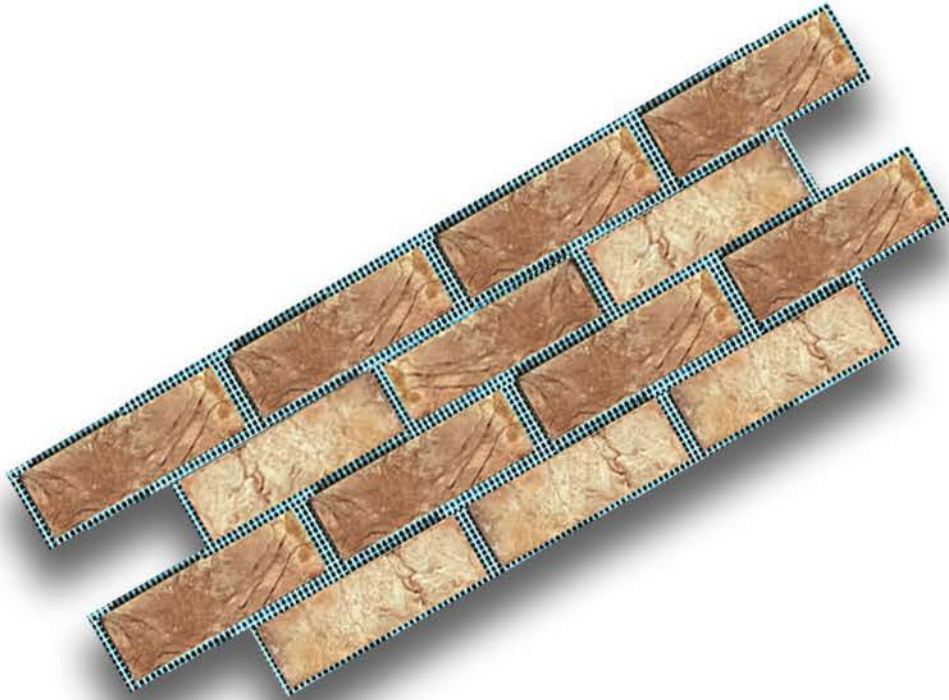

MESH SIZE with brick slip of size

215x65x18 MM = 28.5x77 cm sheet size

Brick slip sizes

215x65x18 MM

180x50x15 MM

Design Code: PC- 5

BRICK SLIPS ON MESH

MESH SIZE with brick slip of size