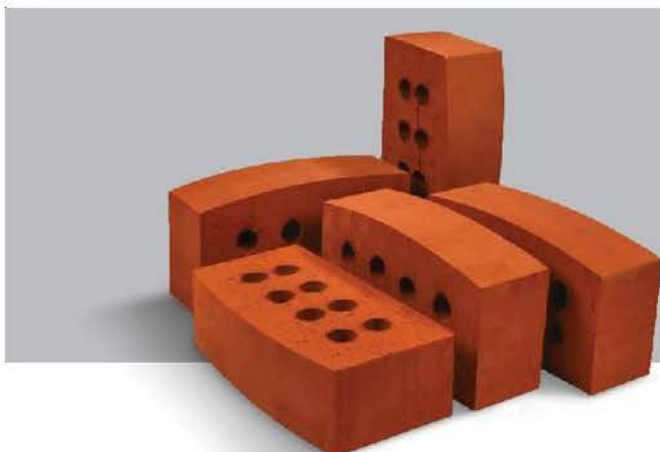

Product Name

Wire Cut

Embossed Leaf Brick

Product No.

P75

Size (Millimeter)

220 x 104 x 68

L W T