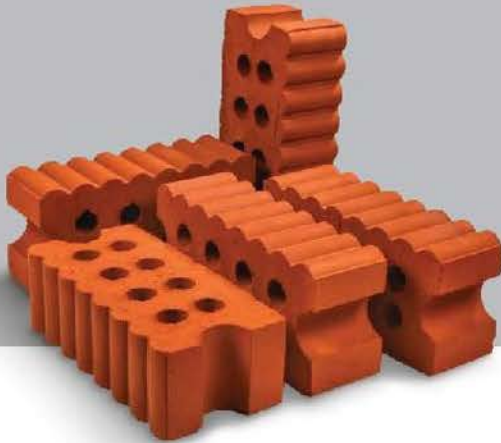

Product Name

Wire Cut

Bamboo

Product No.
P78

Size (Millimeter)
220 x 104 x 68
L W T