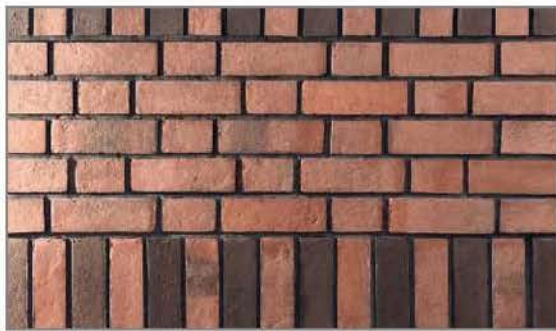

Product No.
PM754

Size (Millimeter)
212 X 68 X 30
L W T