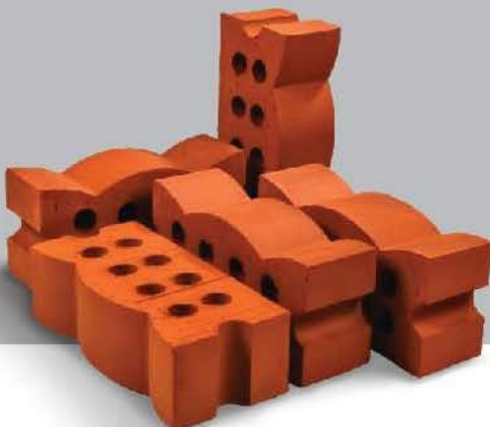

Bamboo

Product No.
P78

Size (Millimeter)
220 x 104 x 68
L W T

Product Name

Wire Cut

Lotus

Product No.
P79

Size (Millimeter)
220 x 104 x 68
L W T