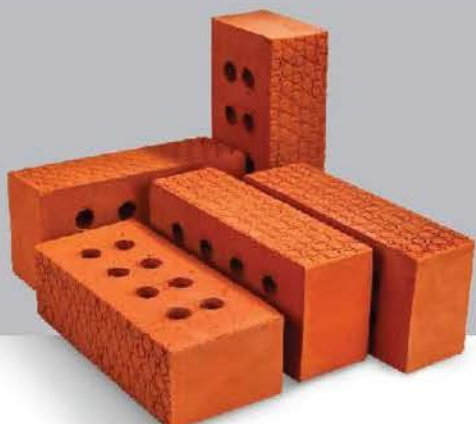

Product Name

Embossed
Bubble Brick

Wire Cut

Product No.
P717

Size (Millimeter)
220 x 104 x 68
L W T

L = Length W = Width T = Thickness

Product Name

Xcel Clay Jali