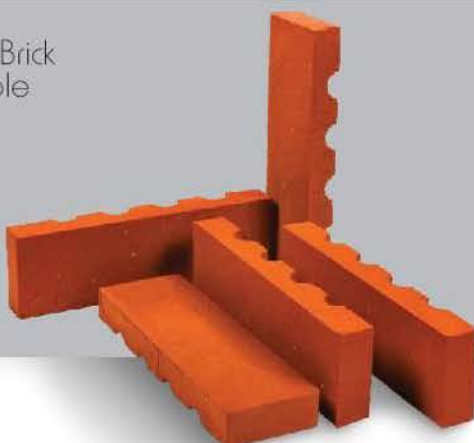

Corner Brick Available

Product Name
Cladding
Smooth

Wire Cut

Product No.
P711

Size (Millimeter)
218 x 68 x 30/25
L W T

Corner Brick Available

Product Name
Cladding
Rough

Wire Cut