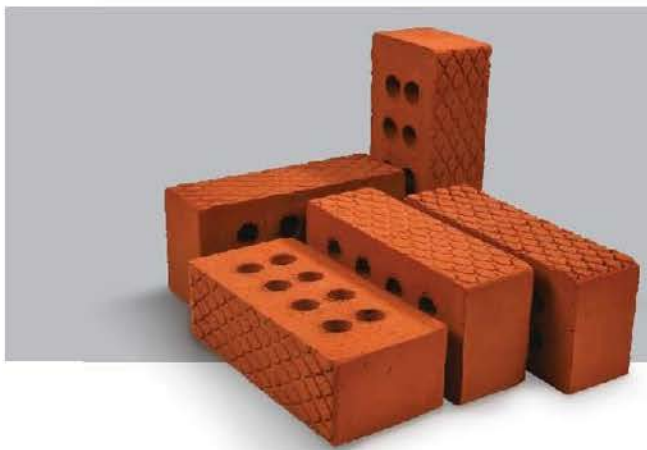

Product Name

Wire Cut

Embossed Diamond Brick

Product No.

P74

Size (Millimeter)

220 x 104 x 68

L W T