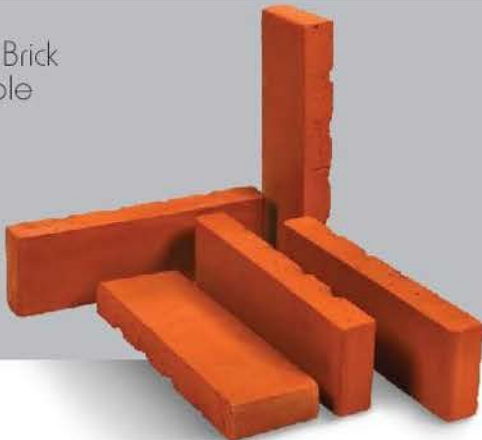

Product No.
P723

Size (Millimeter)
200 x 200 x 200 x 68

L = Length W = Width T = Thickness

Corner Brick Available

Product Name
Cladding
Strip

Hand Mould

Product No.
P710

Size (Millimeter)
220 x 65 x 30/25
L W T

Corner Brick Available

Product Name
Cladding
Smooth

Wire Cut

Product No.
P711

Size (Millimeter)
218 x 68 x 30/25
L W T

Corner Brick Available

Product Name
Cladding
Rough

Wire Cut