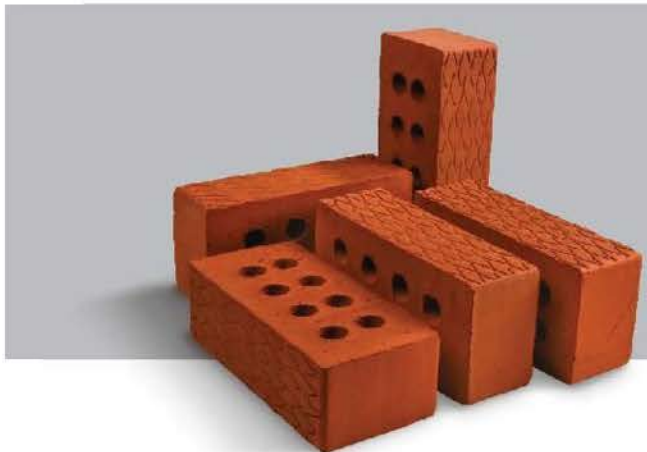

Product Name

Wire Cut

Embossed Diamond Brick

Product No.

P74

Size (Millimeter)

220 x 104 x 68

L W T

Product Name

Wire Cut

Embossed Leaf Brick

Product No.

P75

Size (Millimeter)

220 x 104 x 68

L W T