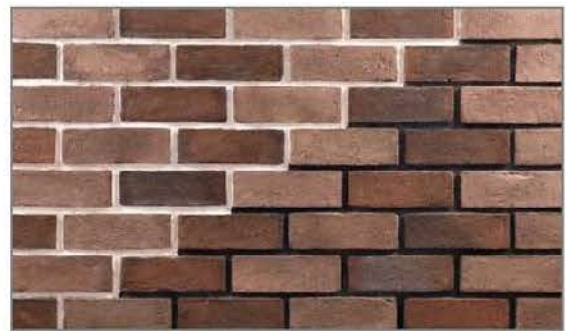

Product No.
PM757

Size (Millimeter)
220 X 74 X 28
L W T