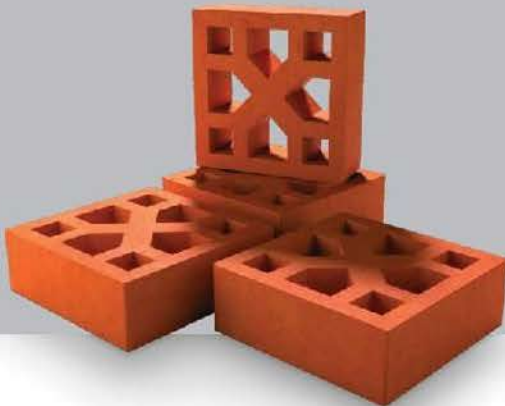

Product Name

Zoey Clay Jali

Product No.
P722

Size (Millimeter)
210 x 210 x 68
L W T