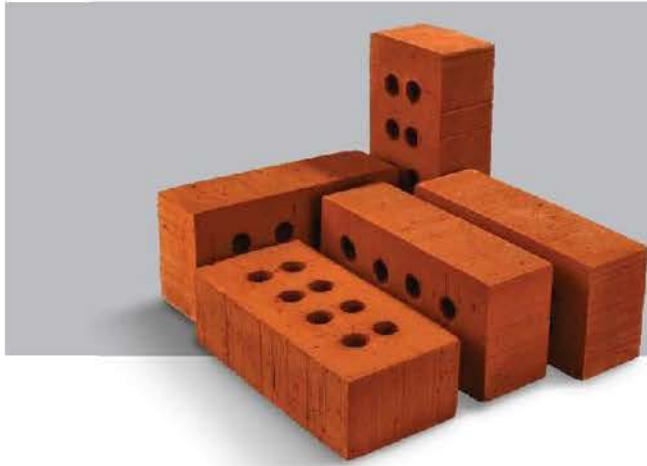

Product Name

Wire Cut

Americano Finish Facing Brick

Product No.

P73

Size (Millimeter)

220 x 104 x 68

L W T