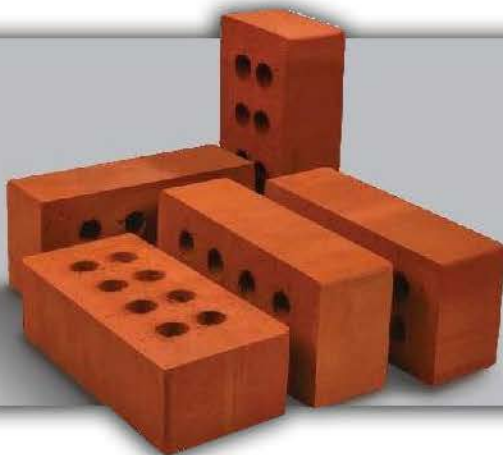

DEVILAKSHMI BRICK SPECIALS & ACCESSORIES
SIZES : 220 X 104 X 68 MM

We are proudly presenting the wide range of Exposed Facing & Designer Bricks & Cladding Strips to add more values and visual experience to Interior and Exterior of your buildings.

Product Name

Wire Cut

Facing Brick

Product No.

P72

Size (Millimeter)

220 x 104 x 68

L W T