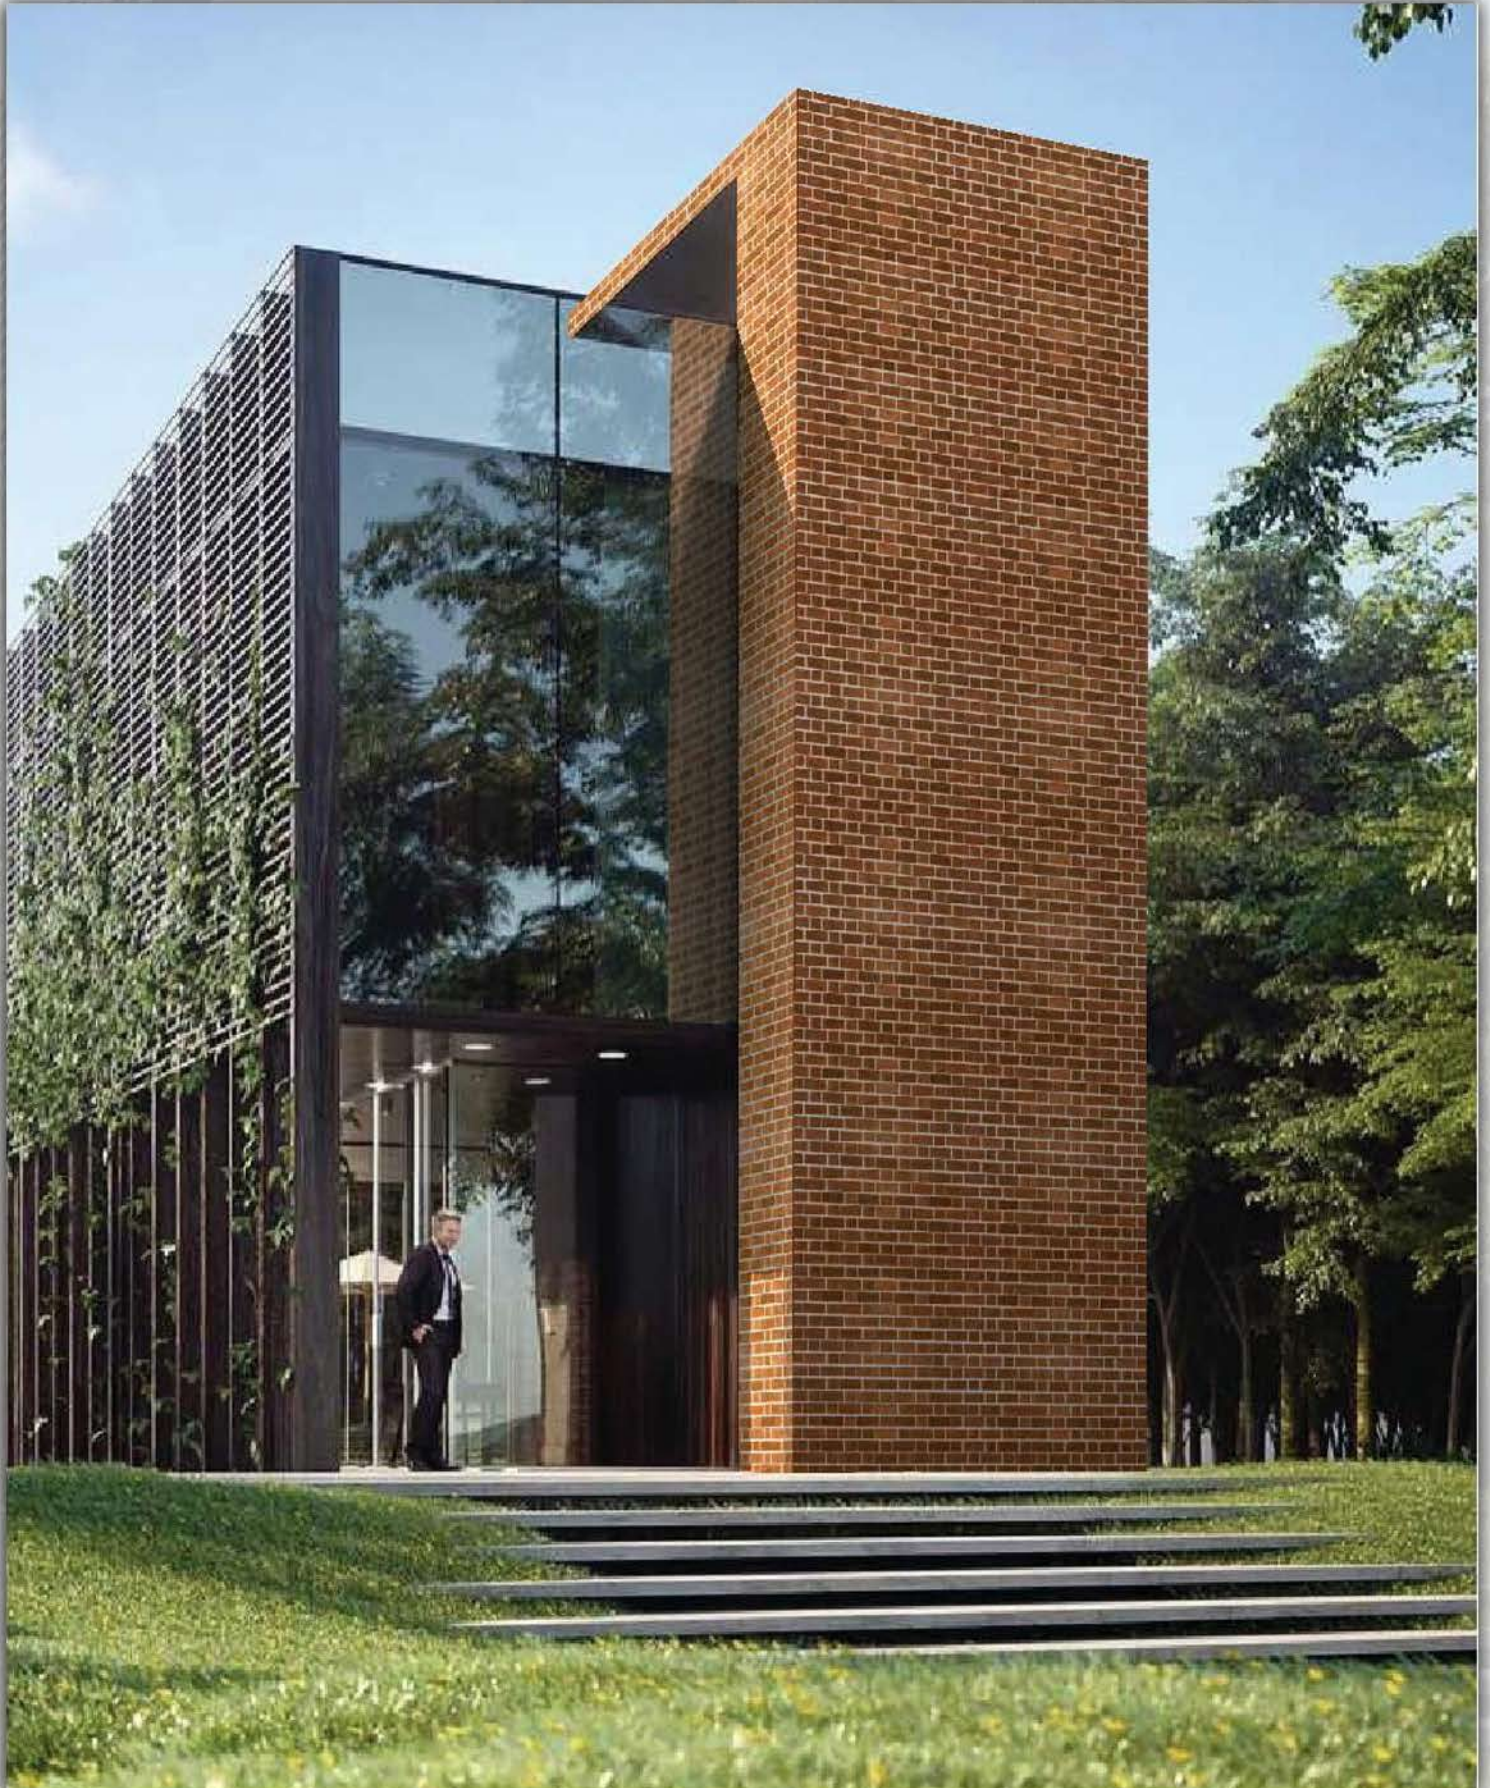

DEVILAKSHMI BRICK SPECIALS & ACCESSORIES
SIZES : 220 X 104 X 68 MM

We are proudly presenting the wide range of Exposed Facing & Designer Bricks & Cladding Strips to add more values and visual experience to Interior and Exterior of your buildings.